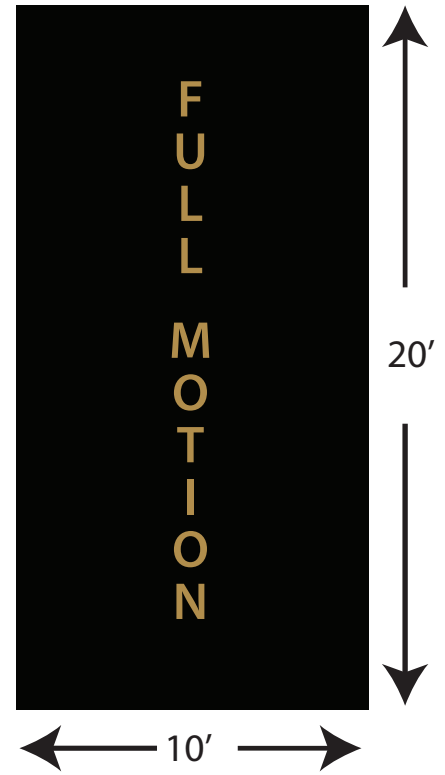

● FULL MOTION SPEC SHEET

VIDEO DISPLAY DETAILS

Composition Size 576x288
Additional Notes

CONTROL SPECS

Color Mode RGB
Resolution 72 DPI Resolution
Pixel Aspect Ratio Square
Recommended Static File Format JPEG
*Other Acceptable Static File Formats BMP, PNG
Recommended Animated File Format AVI, MP4, MOV, or Daktronics VMPF files

Video Frame Rate 30 FPS
Video Color Depth 24 bit RGB
Video Bit Rate +9000

OTHER CONTENT CONSIDERATIONS

Length The optimal length for content is less than 15 seconds. This allows for the message to be conveyed effectively to the greatest number of spectators before their attention is focused elsewhere.
Transitions All content should loop, or transition smoothly in time for the end, back to the beginning in case it runs multiple time consecutively.
Backgrounds Text and logos should appear in front of a contrasting background. Predominately white backgrounds should be avoided as they tend to be bright and wash out the accompanying logos/images

REQUIRED PRINTED BROCHURE SPECS

Color Mode CMYK
Resolution 300 DPI
Recommended File Format PDF
Bleed Size 4.125"W x 9.125"H
Final Size 4"W x 9"H
Color Full Color Process Two Sided (4/4)